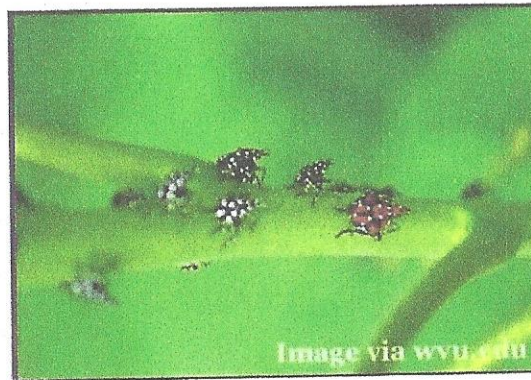

# Life Cycle of the Spotted Lanternfly

The Spotted Lanternfly goes through several appearances over the course of its life. It's important to know what each stage looks like in order to combat this invasive insect!

Adult (in flight)

There are four stages of development: eggs, two nymph stages and adult.

New Egg Mass

Older Egg Mass

Uncovered Egg Mass

Image via wvu.edu

Pennsylvania Department of Agriculture