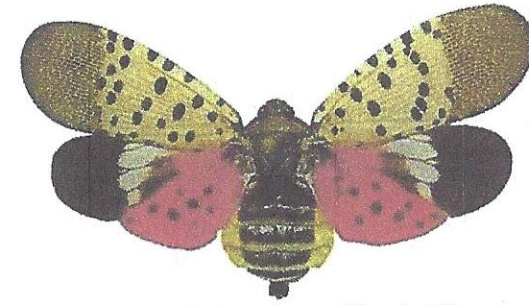

# Life Cycle of the Spotted Lanternfly

The Spotted Lanternfly goes through several appearances over the course of its life. It's important to know what each stage looks like in order to combat this invasive insect!

Adult (in flight)

There are four stages of development: eggs, two nymph stages and adult.

New Egg Mass

Older Egg Mass

Uncovered Egg Mass

Image via wvu.edu

Pennsylvania Department of Agriculture