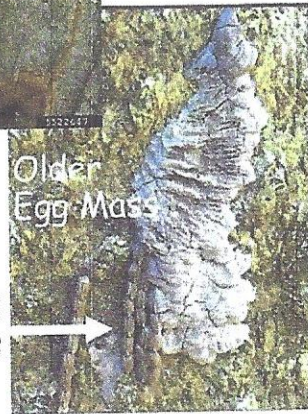

# Life Cycle of the Spotted Lanternfly

The Spotted Lanternfly goes through several appearances over the course of its life. It's important to know what each stage looks like in order to combat this invasive insect!

Adult (in flight)

There are four stages of development: eggs, two nymph stages and adult.

New Egg Mass

Older Egg Mass

Uncovered Egg Mass

Image via wvu.edu

Pennsylvania Department of Agriculture